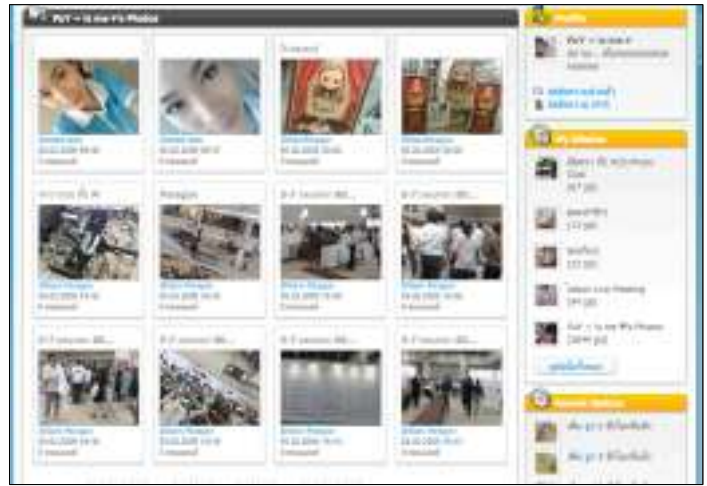

Service flow

photo is taken

upload to PG

upload completed

Service flow

PG service will update the taken photo with location information to PG website and wapsite in realtime
Tell your friend to check your latest photo on **PG**